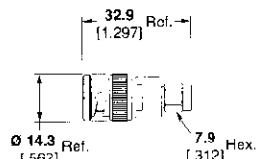

Part No. 1058066-1
M/A-COM Model No. 3231-2223-00

TNC Plug – BNC Plug

Part No. 1057851-1
M/A-COM Model No. 3181-2321-00

SMA 18 GHz Plug – N Series Plug

Part No. 1057367-1
M/A-COM Model No. 3081-2241-00

SMA Plug – BNC Plug