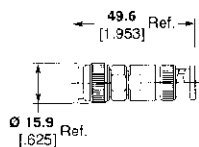

Part No. 1058066-1
M/A-COM Model No. 3231-2223-00

TNC Plug – BNC Plug

Part No. 1057851-1
M/A-COM Model No. 3181-2321-00

SMA 18 GHz Plug – N Series Plug

Part No. 1057367-1
M/A-COM Model No. 3081-2241-00

SMA Plug – BNC Plug