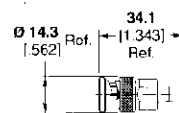

Part No. 1058066-1
M/A-COM Model No. 3231-2223-00

TNC Plug – BNC Plug

Part No. 1057851-1
M/A-COM Model No. 3181-2321-00

SMA 18 GHz Plug – N Series Plug

Part No. 1057367-1
M/A-COM Model No. 3081-2241-00

SMA Plug – BNC Plug