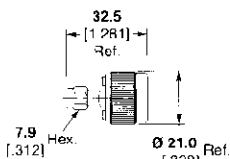

Between Series Adapters (Continued)

Plug-Plug

MCX Plug – SMA Plug

Part No. 1061071-1
M/A-COM Model No. 5881-2241-00

7-16 Plug – N Series Plug

Part No. 1313453-1
M/A-COM Model No. A55P23E999X

BNC Plug – SMB Plug

Part No. 1058066-1
M/A-COM Model No. 3231-2223-00

TNC Plug – BNC Plug

Part No. 1057851-1
M/A-COM Model No. 3181-2321-00

SMA 18 GHz Plug – N Series Plug

Part No. 1057367-1
M/A-COM Model No. 3081-2241-00

SMA Plug – BNC Plug