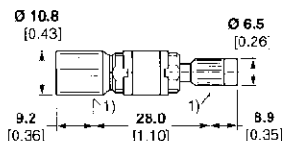

Series 1.6/5.6 Plug – Series 1.0/2.3 Plug