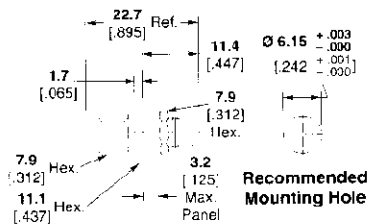

Part No. 1056706-1
M/A-COM Model No. 2981-2241-00

SMA Plug – SSMT Plug or OSMT Plug

Part No. 1055695-1
M/A-COM Model No. 2381-2241-00

SMA Plug – OSP Plug

Part No. 1059711-1
M/A-COM Model No. 4581-2241-02

SMA Plug – OSP Bulkhead Plug