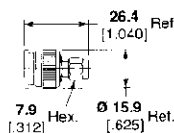

SMA Plug – TNC Plug